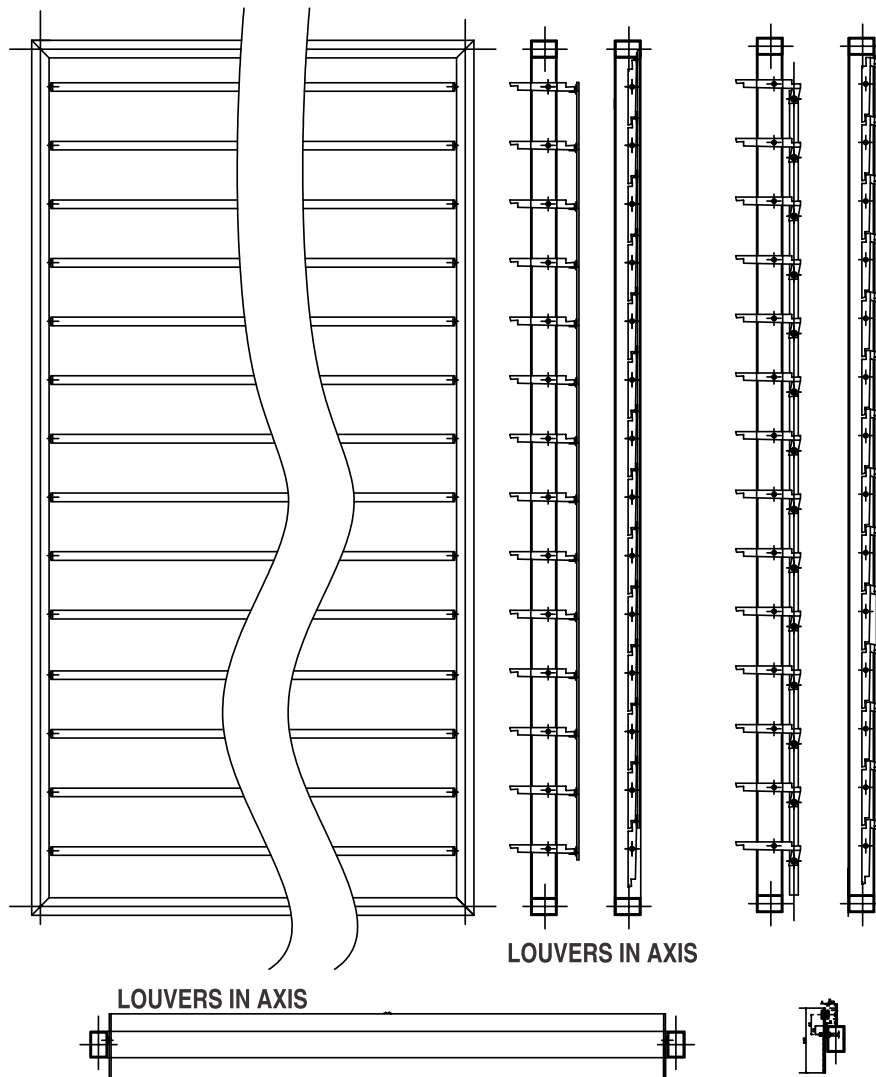

## SHUTTERS TYPE BRISOLEIL 145

### PRODUCT DATA SHEET FOR SHUTTERS TYPE BRISOLEIL 145

Profiles pressed from aluminium alloy: grade 6063T66  
 In accordance with PN-EN 755-9 and PN-EN 573 part 1-4  
 Tolerance U.N.E. PN-EN 12020  
 Surface quality: powder coating to all RAL colours;  
 natural anodising 15-20 um;  
 raw aluminium

MAX DIMENSIONS : 1500 x 2700 mm

PRICE DEPENDS ON THE VOLUME OF ORDER

OFFER VALID FROM JUNE 2012. PREVIOUS OFFERS EXPIRE WITHIN THIS ONE. We reserve the right to change the scope of the offer